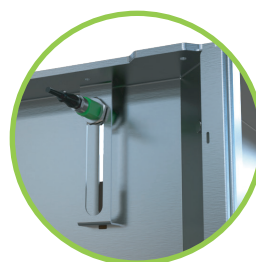

10 pallets

Weight	290 kg	Suitable for pallet sizes	800 x 1.200 mm
Width	1.373 mm	Capacity	10-25 pallets
Length	1.445 mm	Power	230 Volt
Height	1.606 mm		

Sendzimir galvanized steel

Status indicators with illuminated push buttons